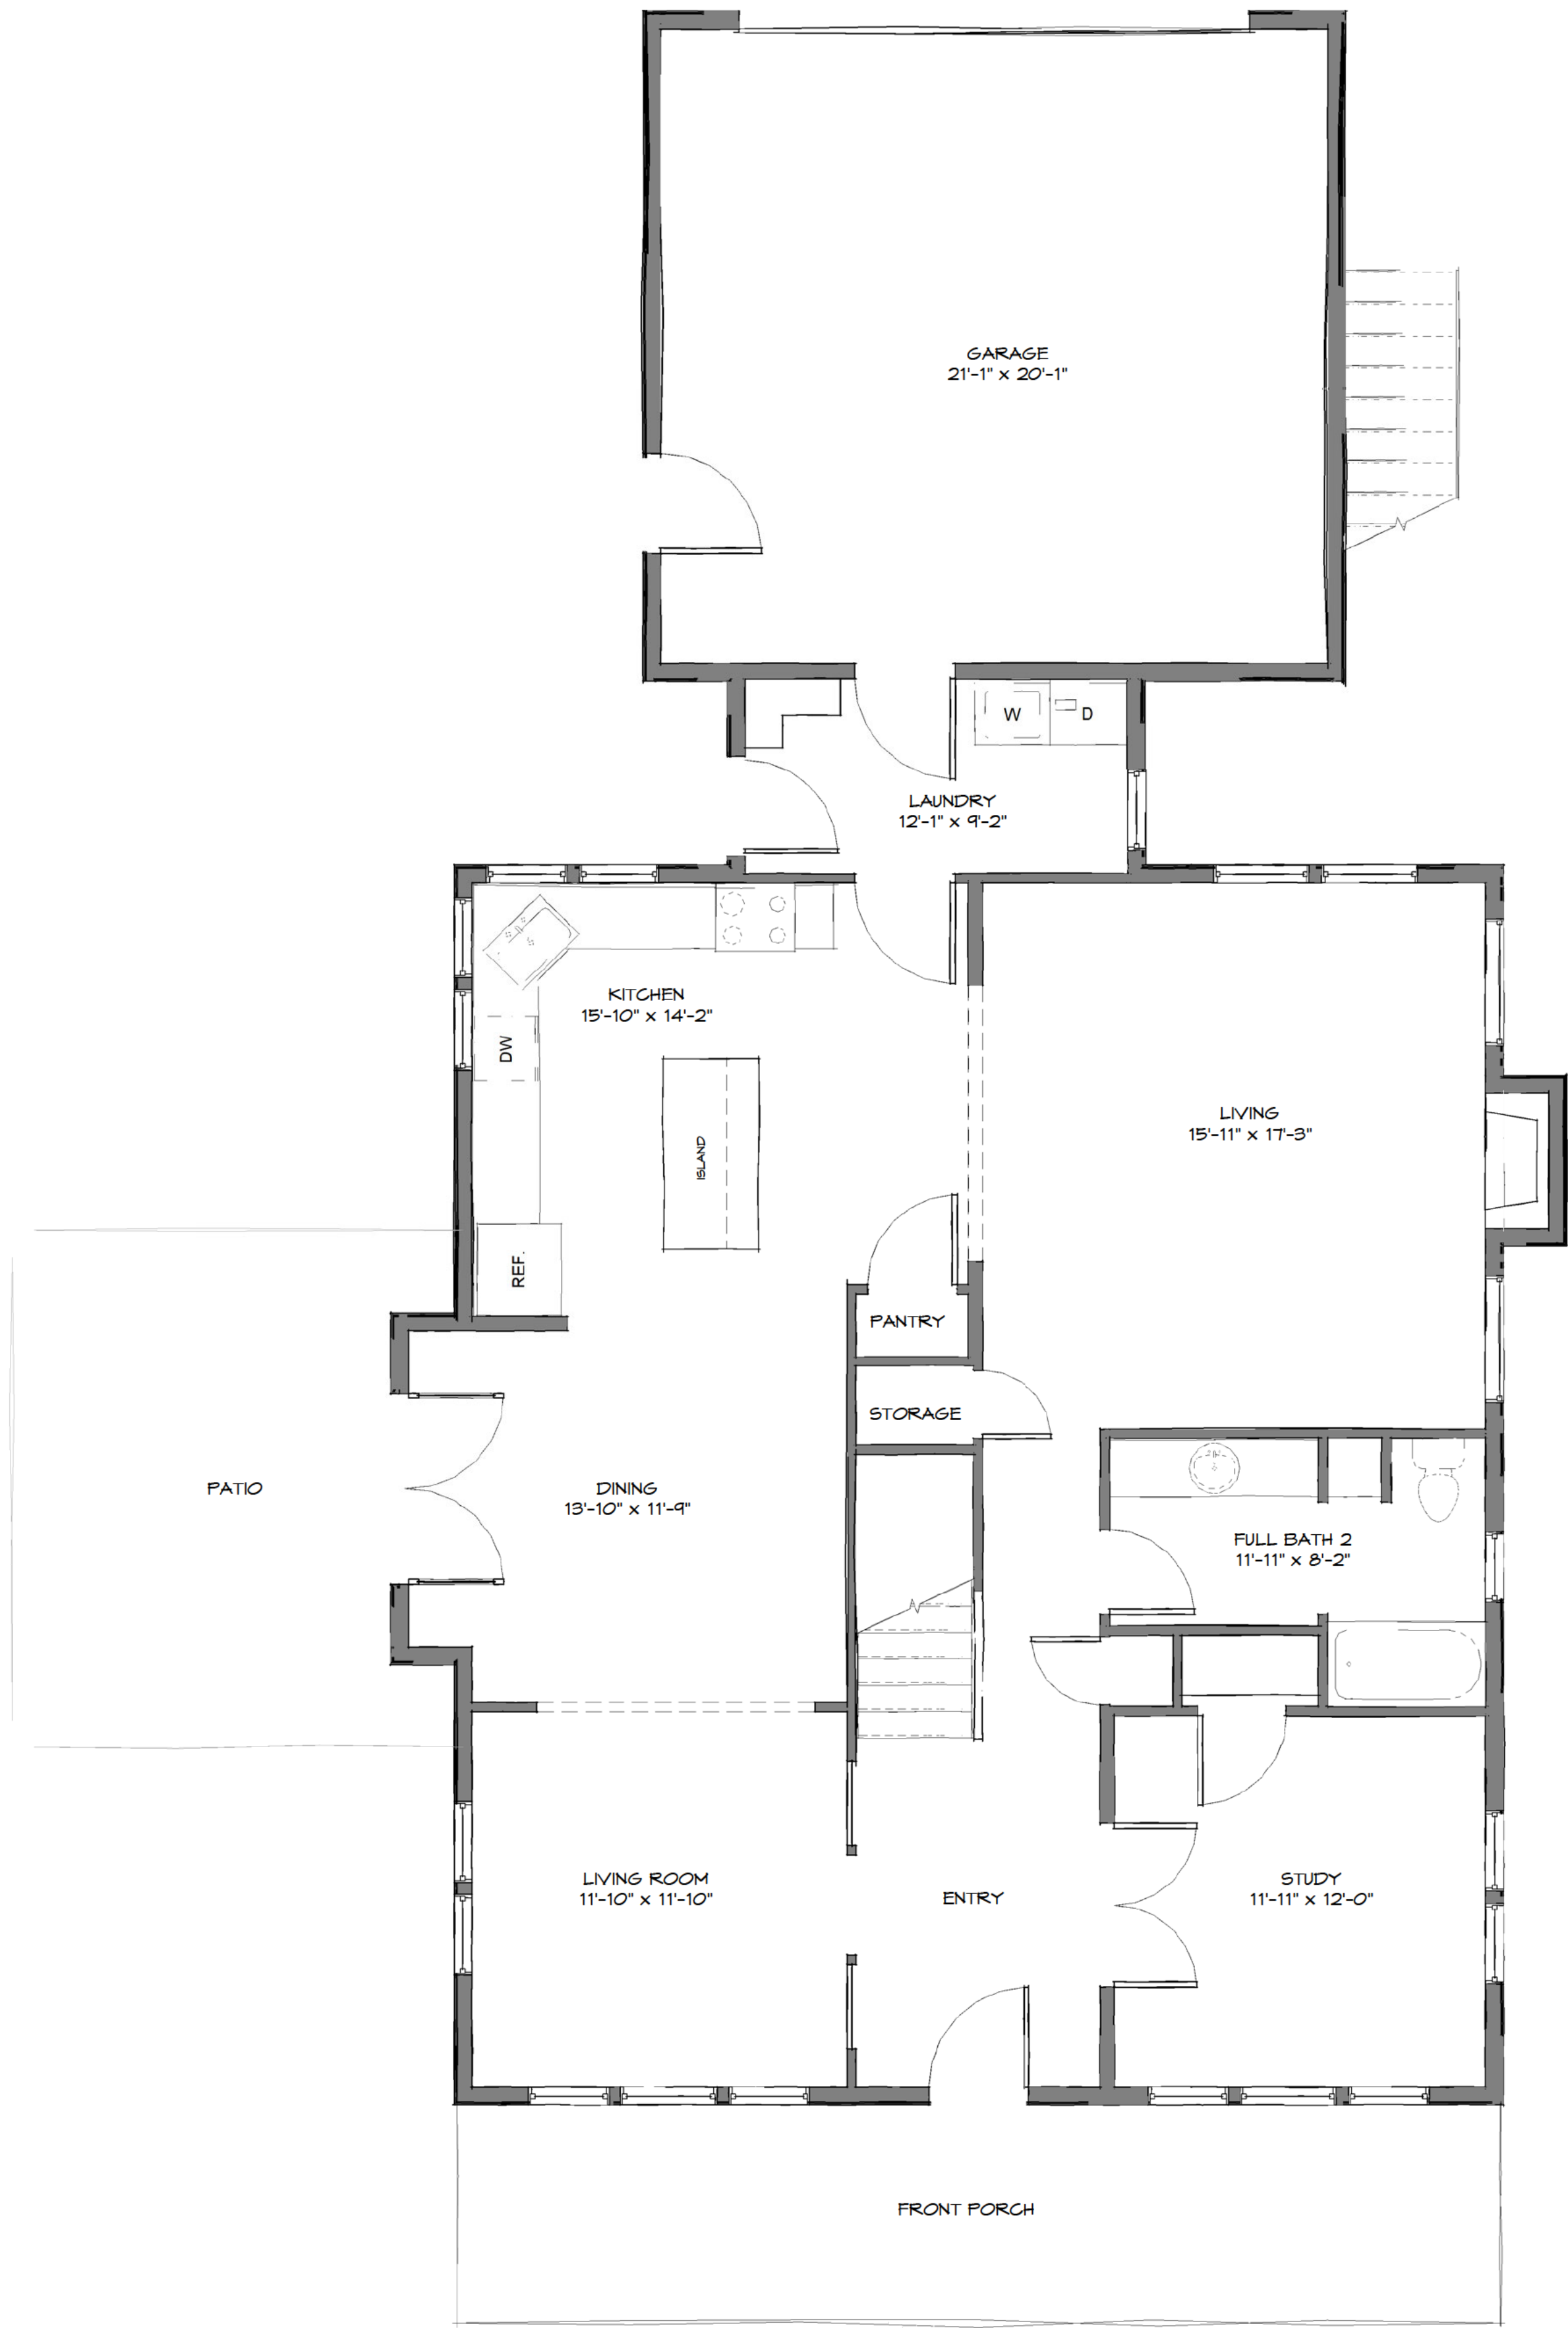

EMERY

FIRST FLOOR- 1393 SqFt
SECOND FLOOR- 1287 SqFt
TOTAL- 2680 SqFt
OPTIONAL BONUS 462 SqFt

HOUSE DIMENSIONS
35'-0" x 73'-0"

FIRST FLOOR

SECOND FLOOR

CONTACT US:

EMAIL: info@olsencommunities.com

PHONE: 503-838-1600