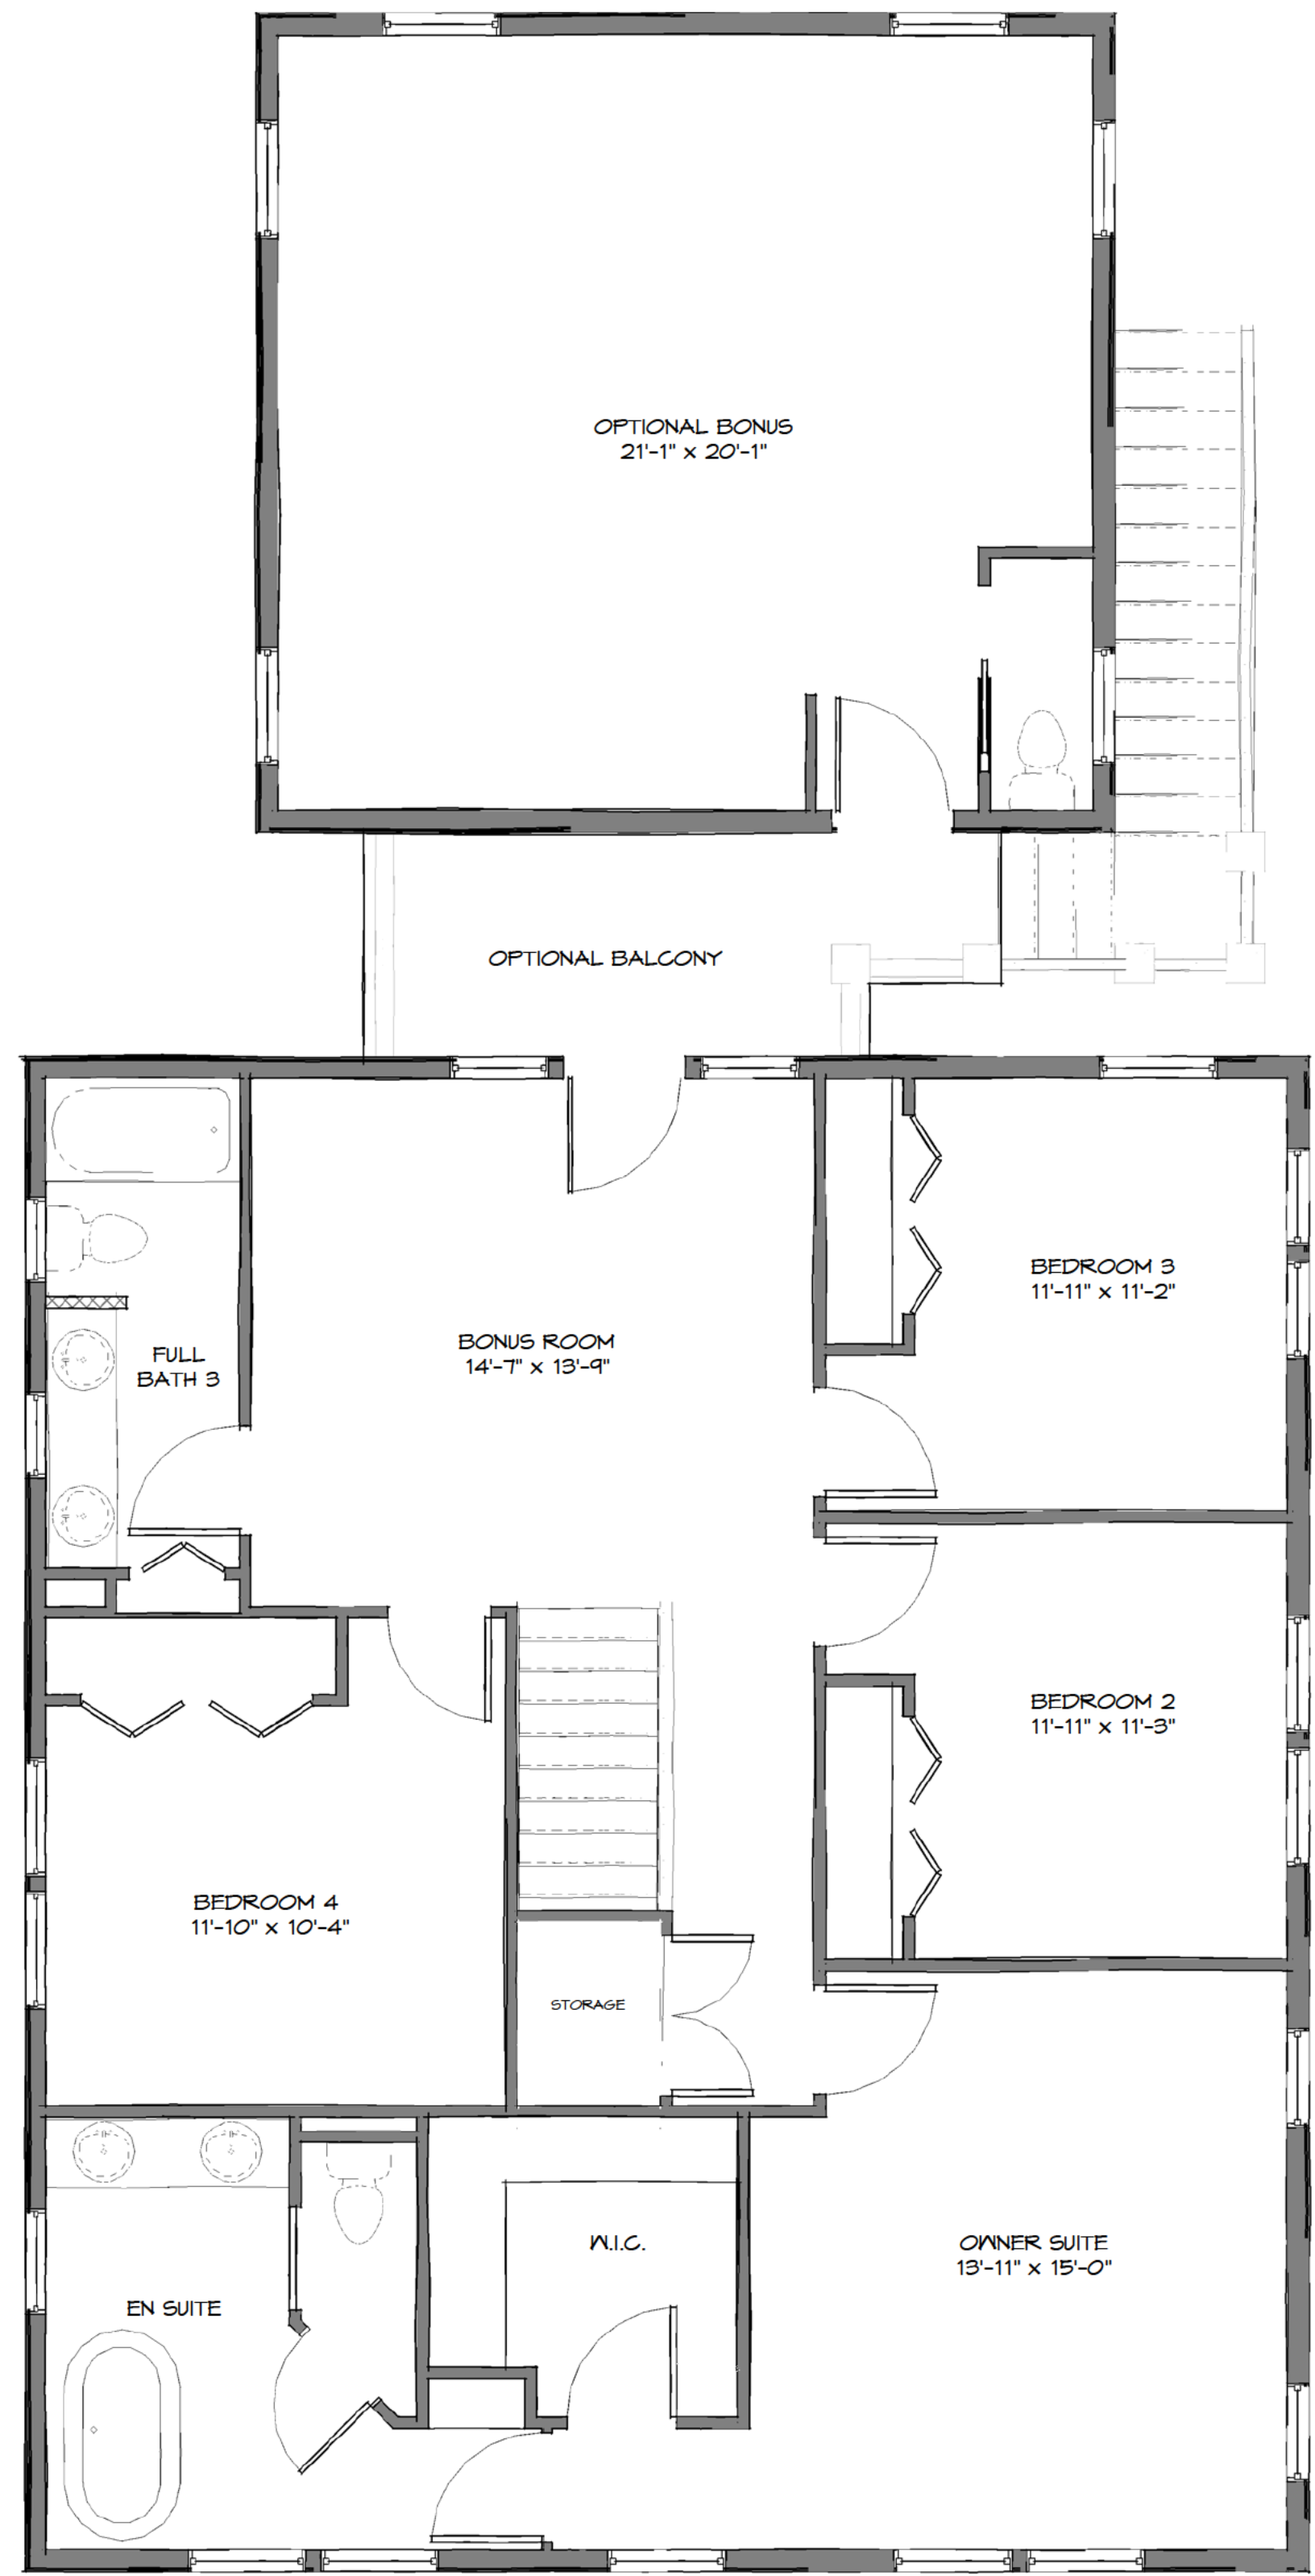

EMERY

FIRST FLOOR- 1393 SqFt
SECOND FLOOR- 1287 SqFt
TOTAL- 2680 SqFt
OPTIONAL BONUS 462 SqFt

HOUSE DIMENSIONS
35'-0" x 73'-0"

FIRST FLOOR

SECOND FLOOR

CONTACT US:

EMAIL: info@olsencommunities.com

PHONE: 503-838-1600