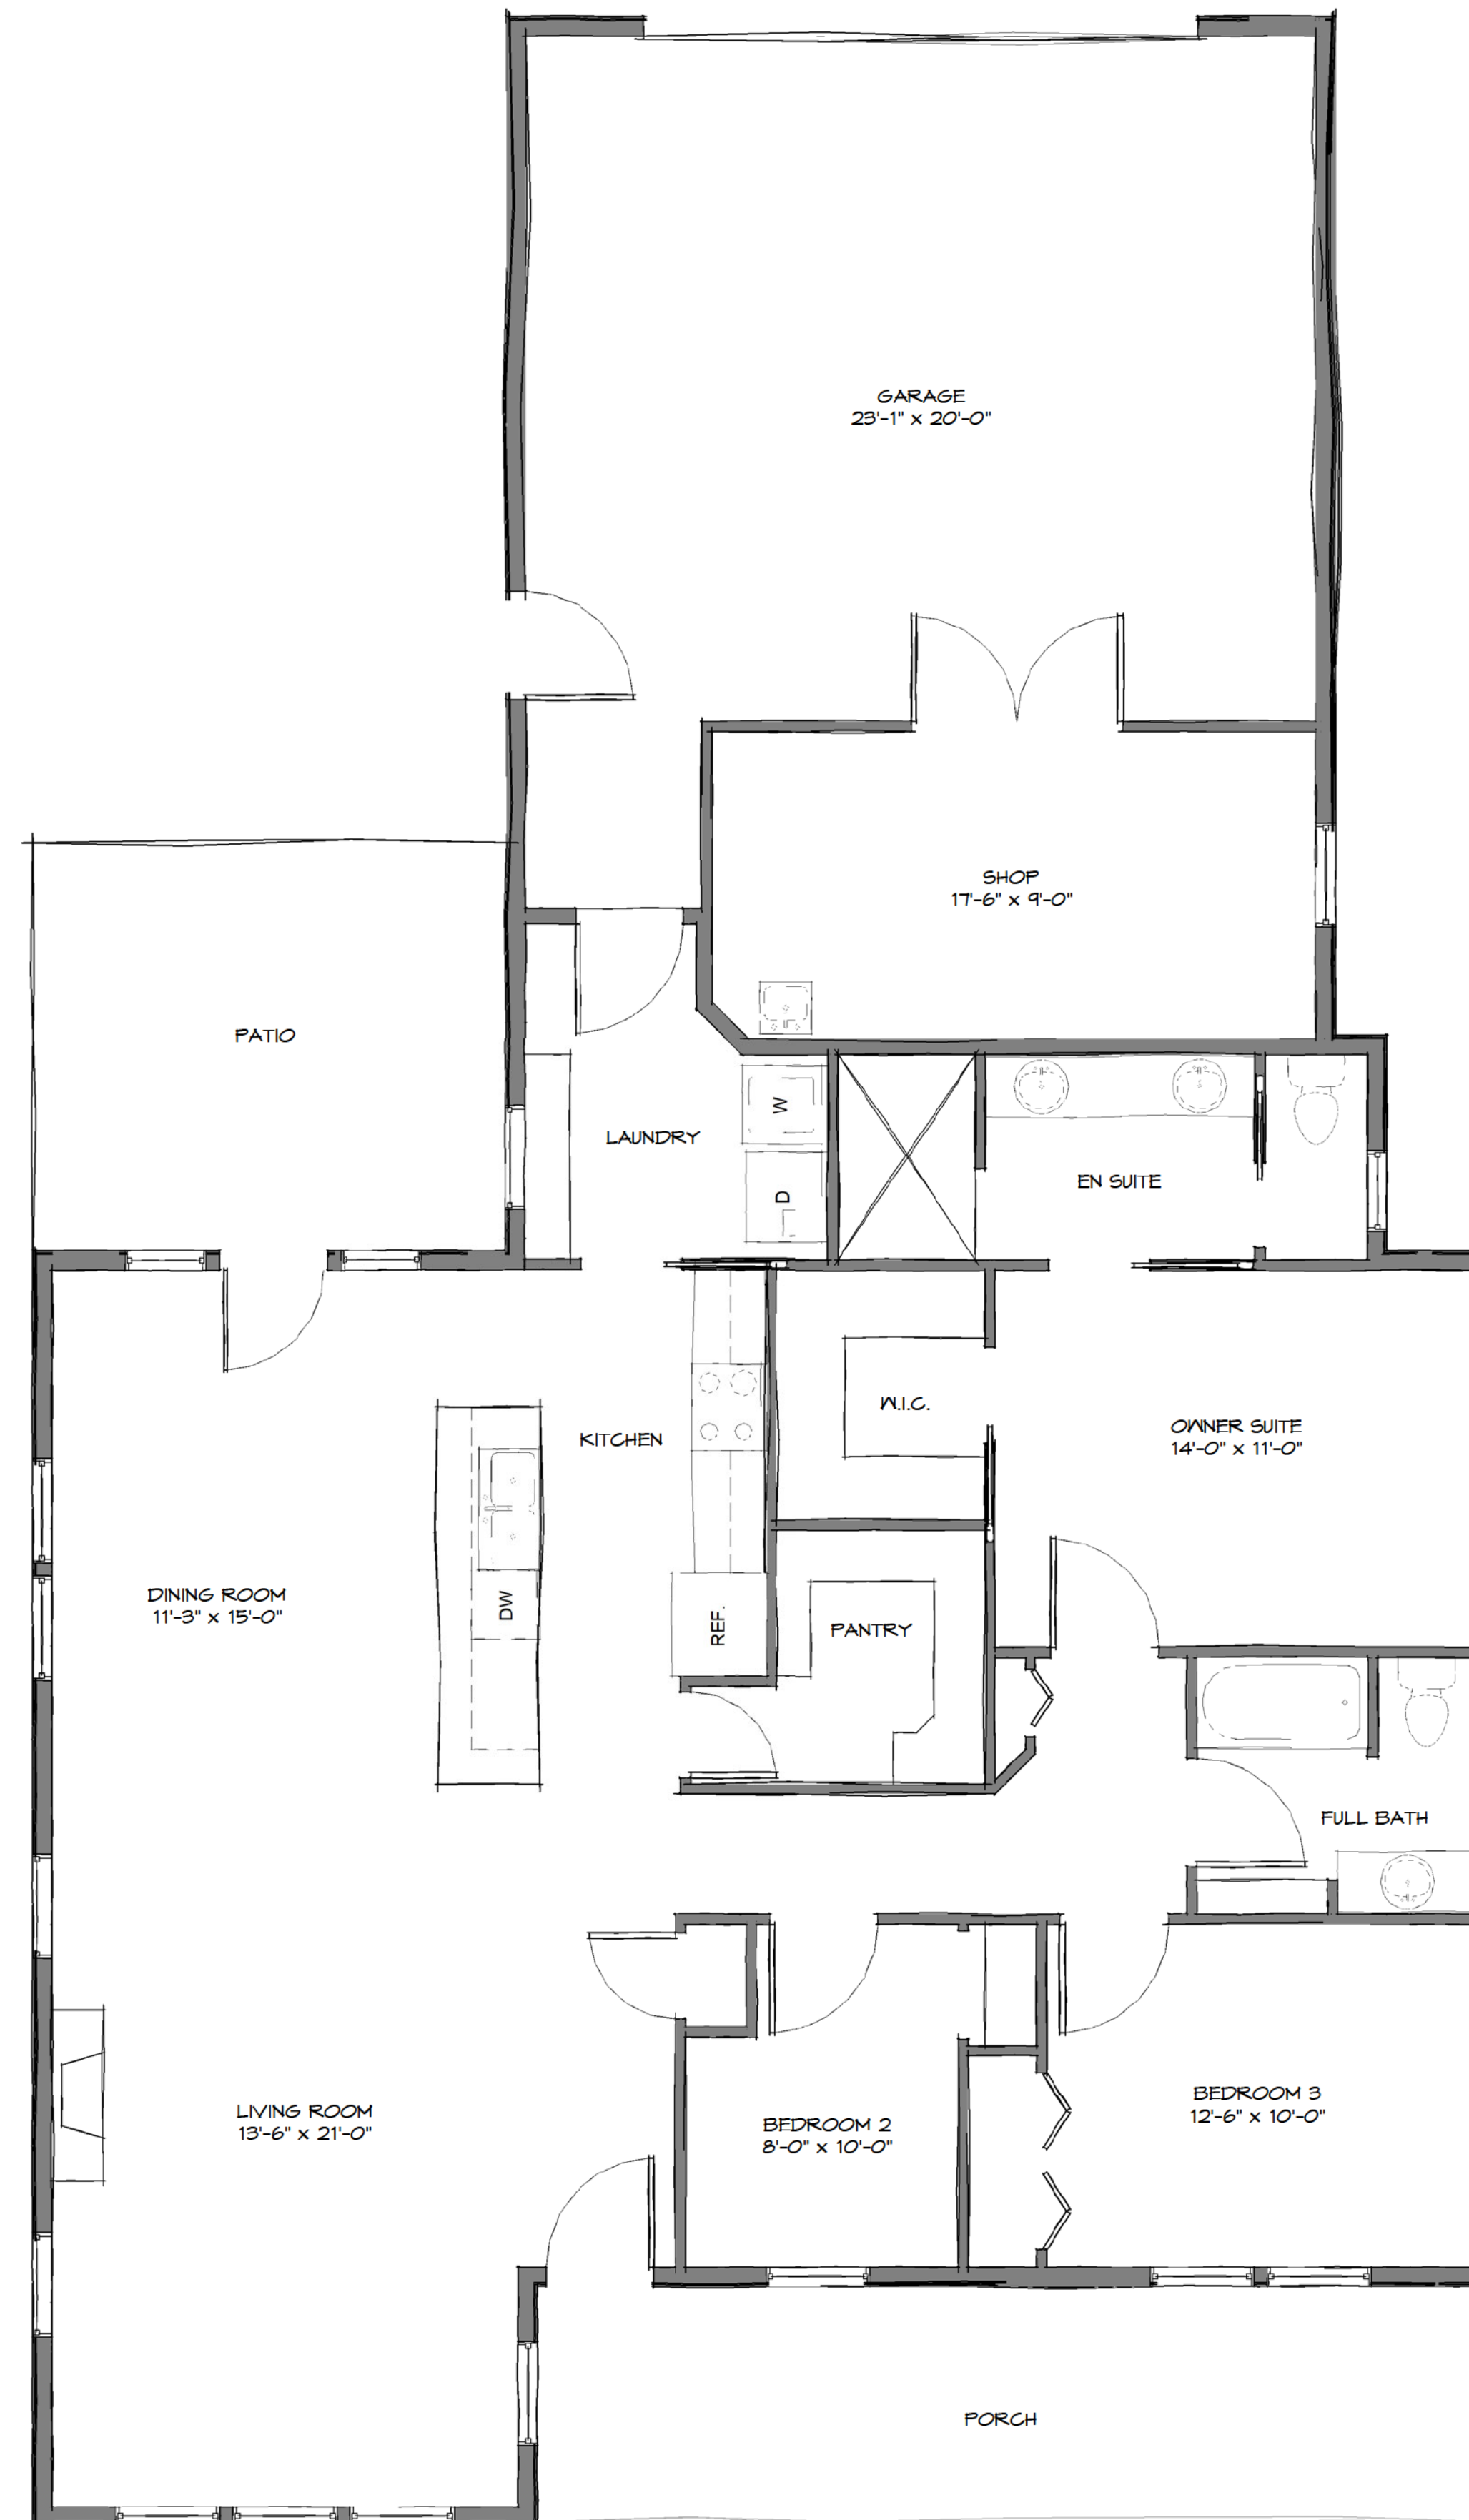

GREENE-WEST

FIRST FLOOR- 1554 SqFt
TOTAL- 1554 SqFt

HOUSE DIMENSIONS
43'-00" x 73'-00"

FIRST FLOOR

CONTACT US:

EMAIL: info@olsencommunities.com

PHONE: 503-838-1600

WEB: www.olsencommunities.com