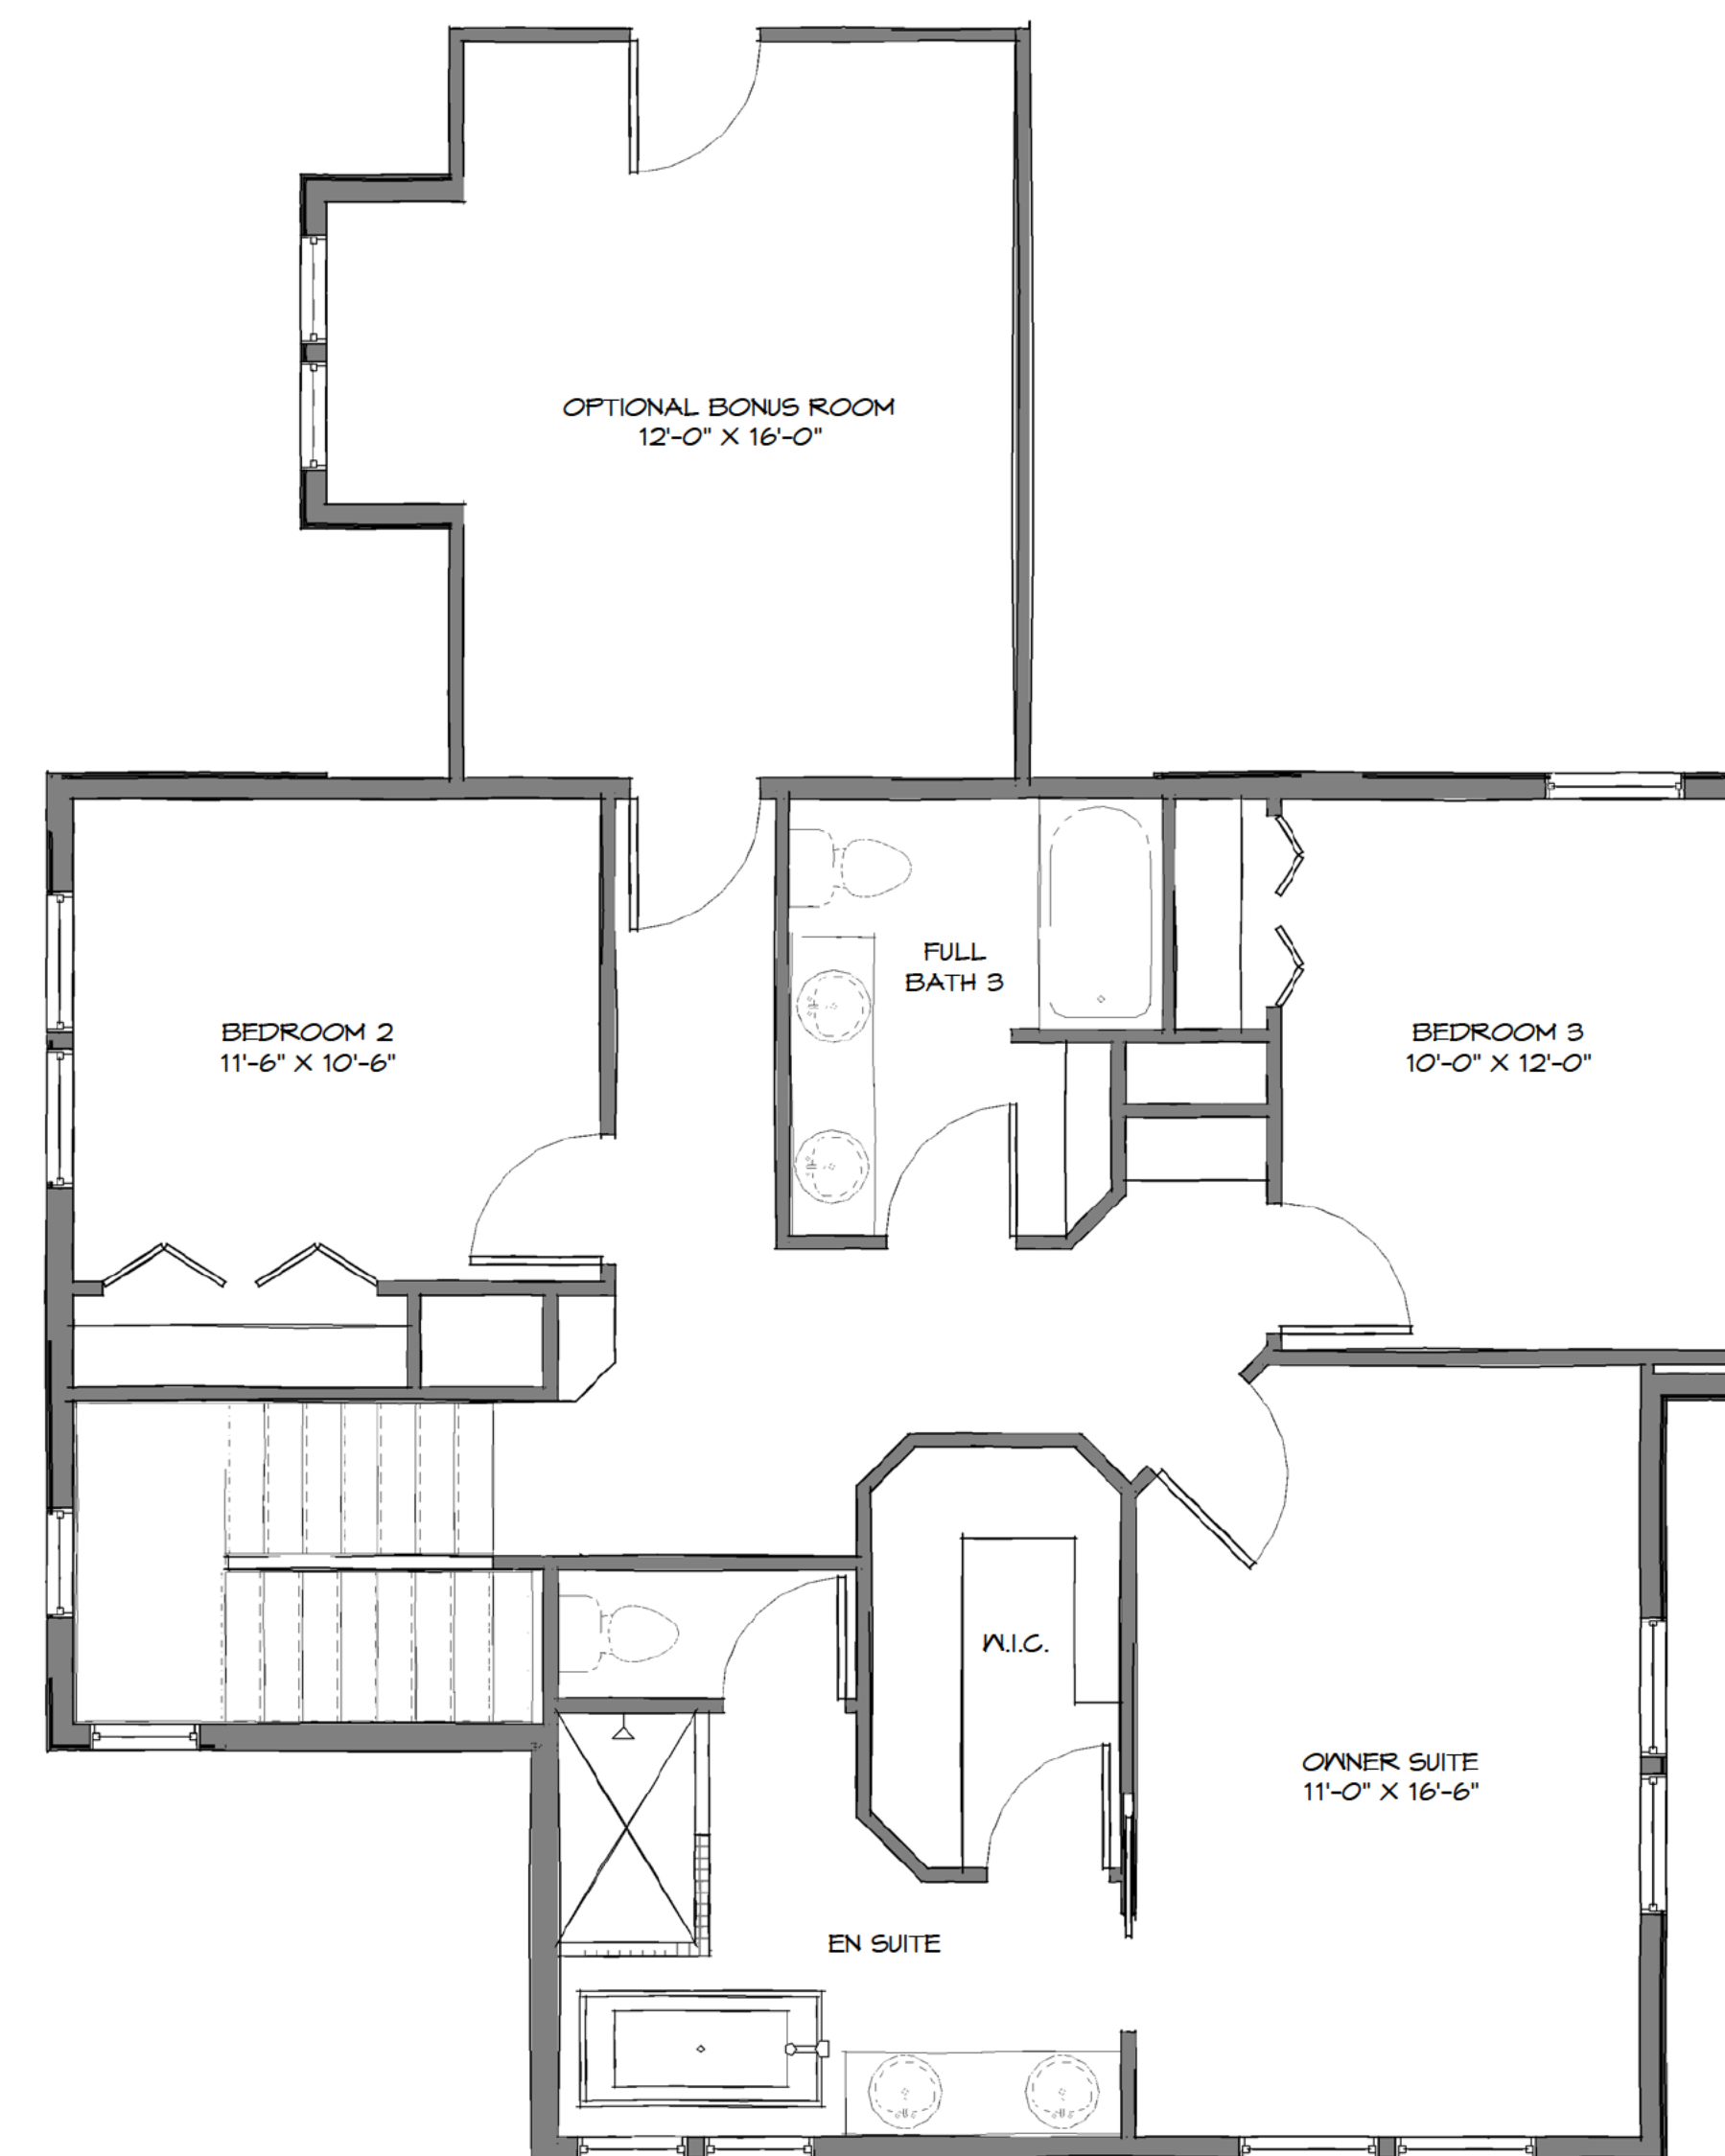

# MASON-RUSSELL

FIRST FLOOR- 1476 SqFt  
SECOND FLOOR- 916 SqFt  
TOTAL- 2392 SqFt  
OPTIONAL BONUS 225 SqFt

HOUSE DIMENSIONS  
39'-0" x 74'-0"

FIRST FLOOR

SECOND FLOOR