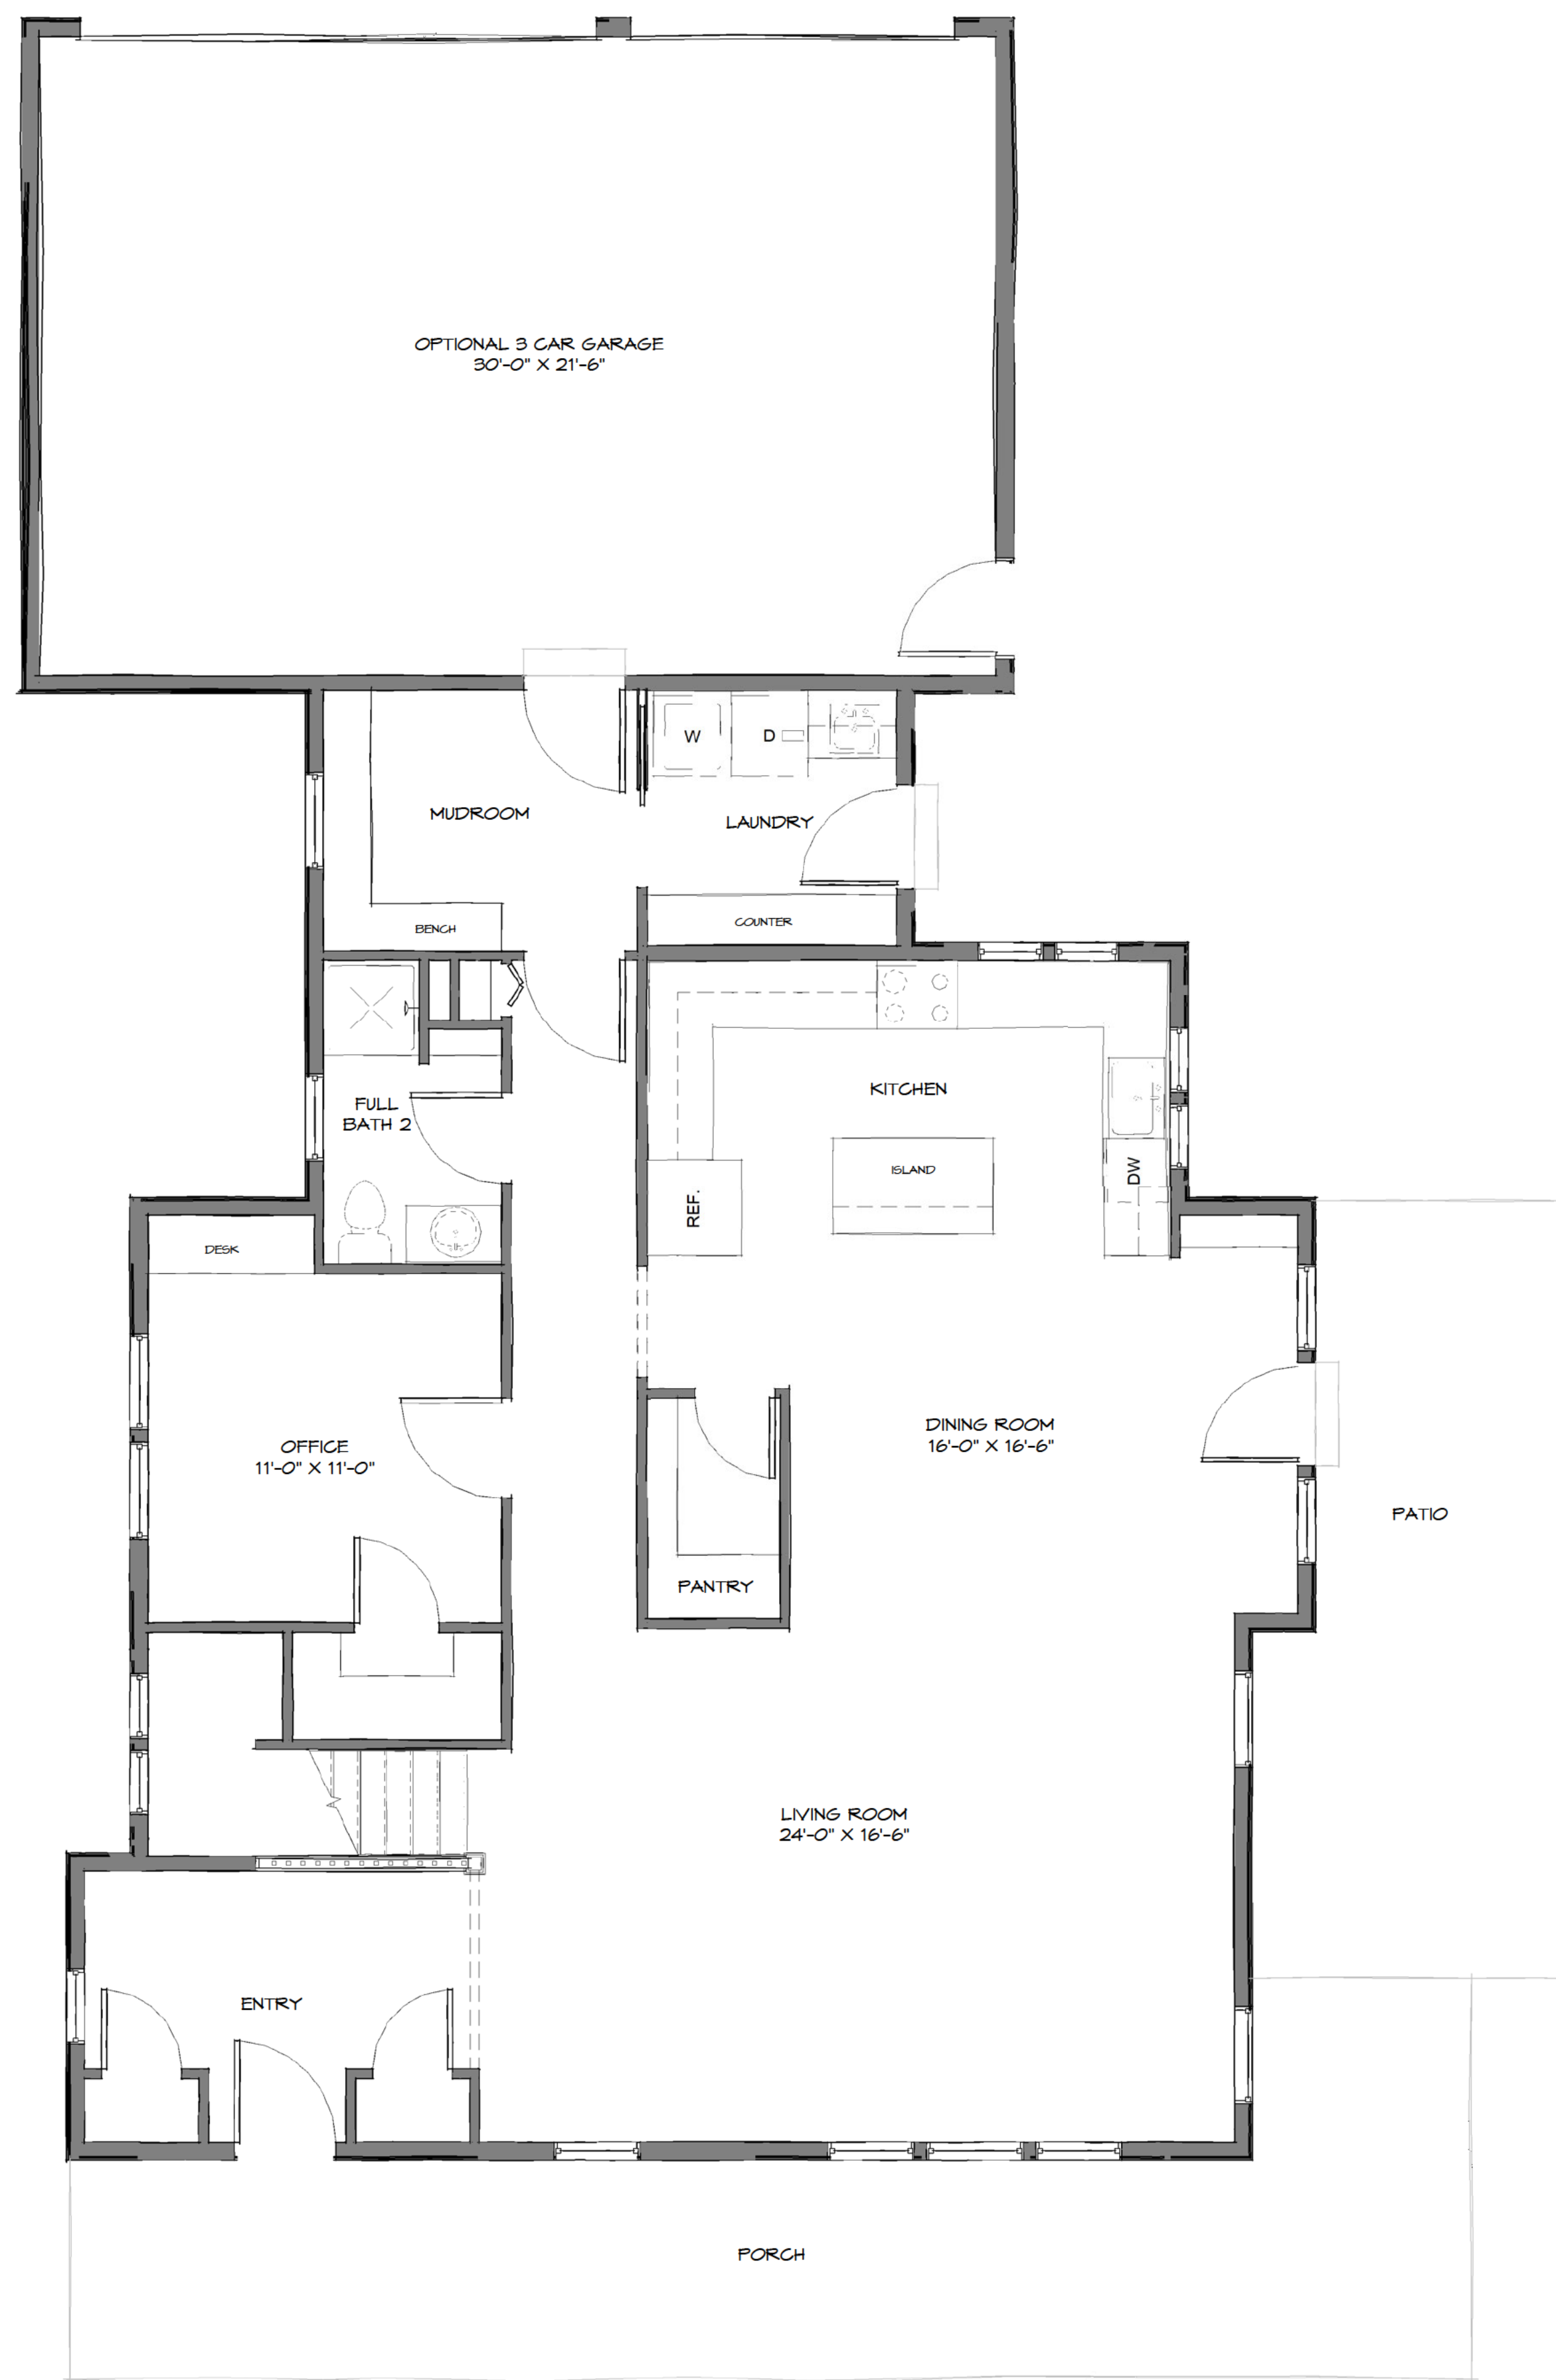

# MASON-RUSSELL

FIRST FLOOR- 1476 SqFt  
SECOND FLOOR- 916 SqFt  
TOTAL- 2392 SqFt  
OPTIONAL BONUS 225 SqFt

HOUSE DIMENSIONS  
39'-0" x 74'-0"

FIRST FLOOR

SECOND FLOOR