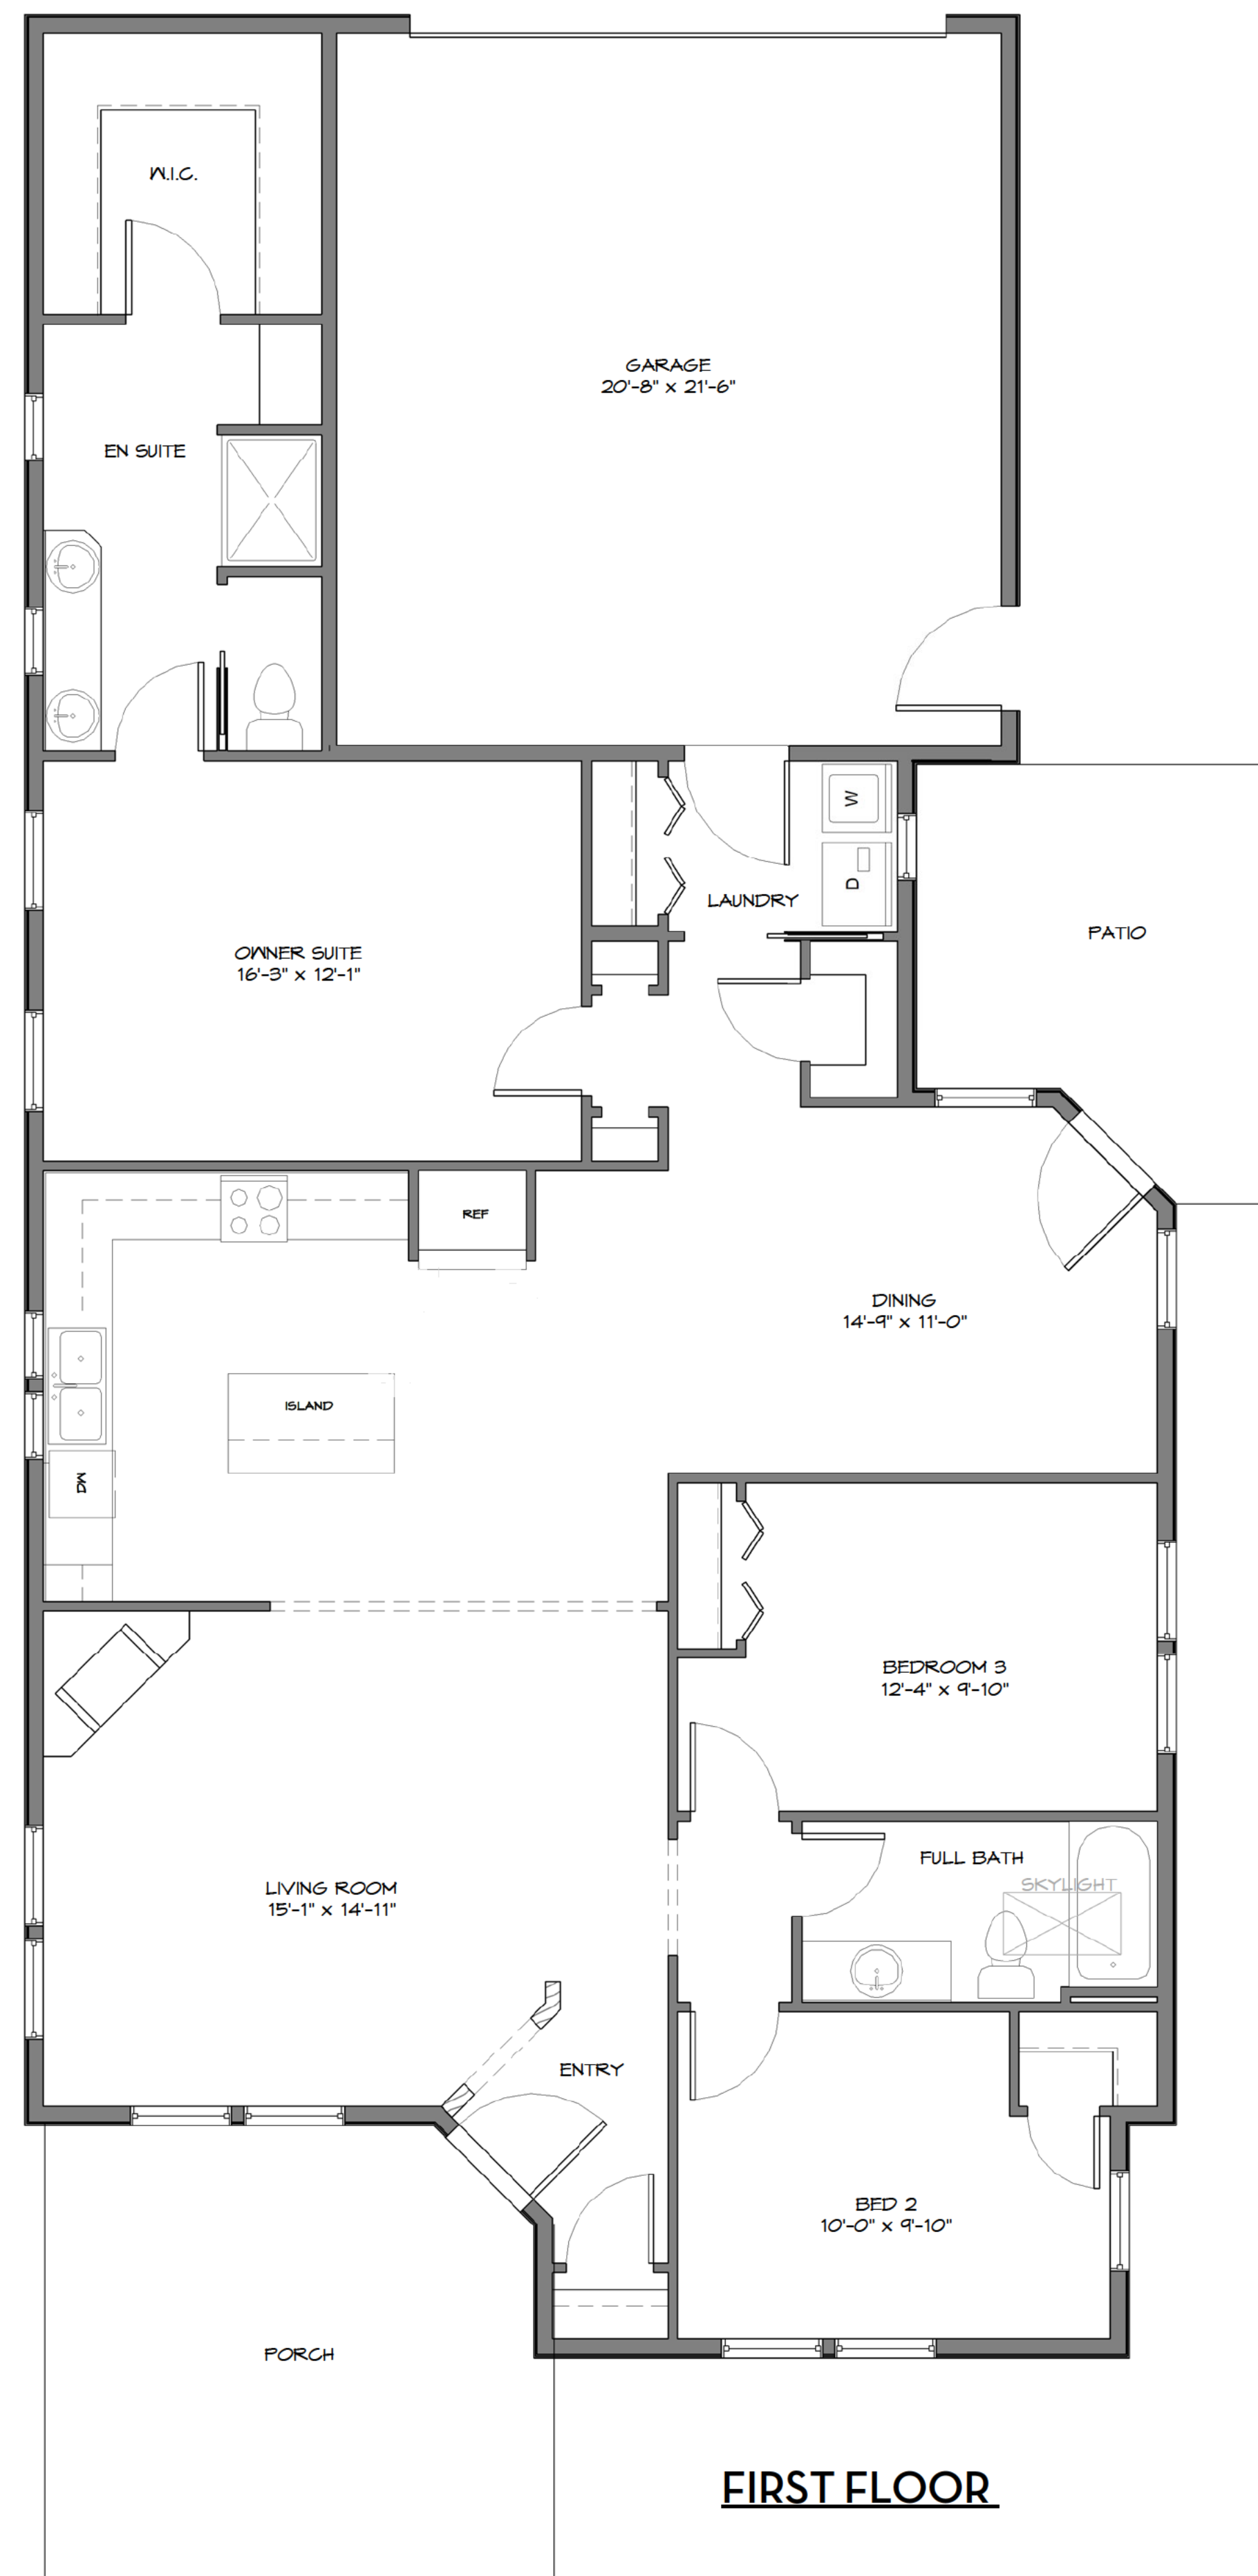

OSTROM JAMES

FIRST FLOOR- 1678 SqFt
TOTAL- 1678 SqFt

HOUSE DIMENSIONS
34'-6" x 77'-6"

CONTACT US:

EMAIL: info@olsencommunities.com

PHONE: 503-838-1600

WEB: www.olsencommunities.com

OLSEN DESIGN & DEVELOPMENT INC.