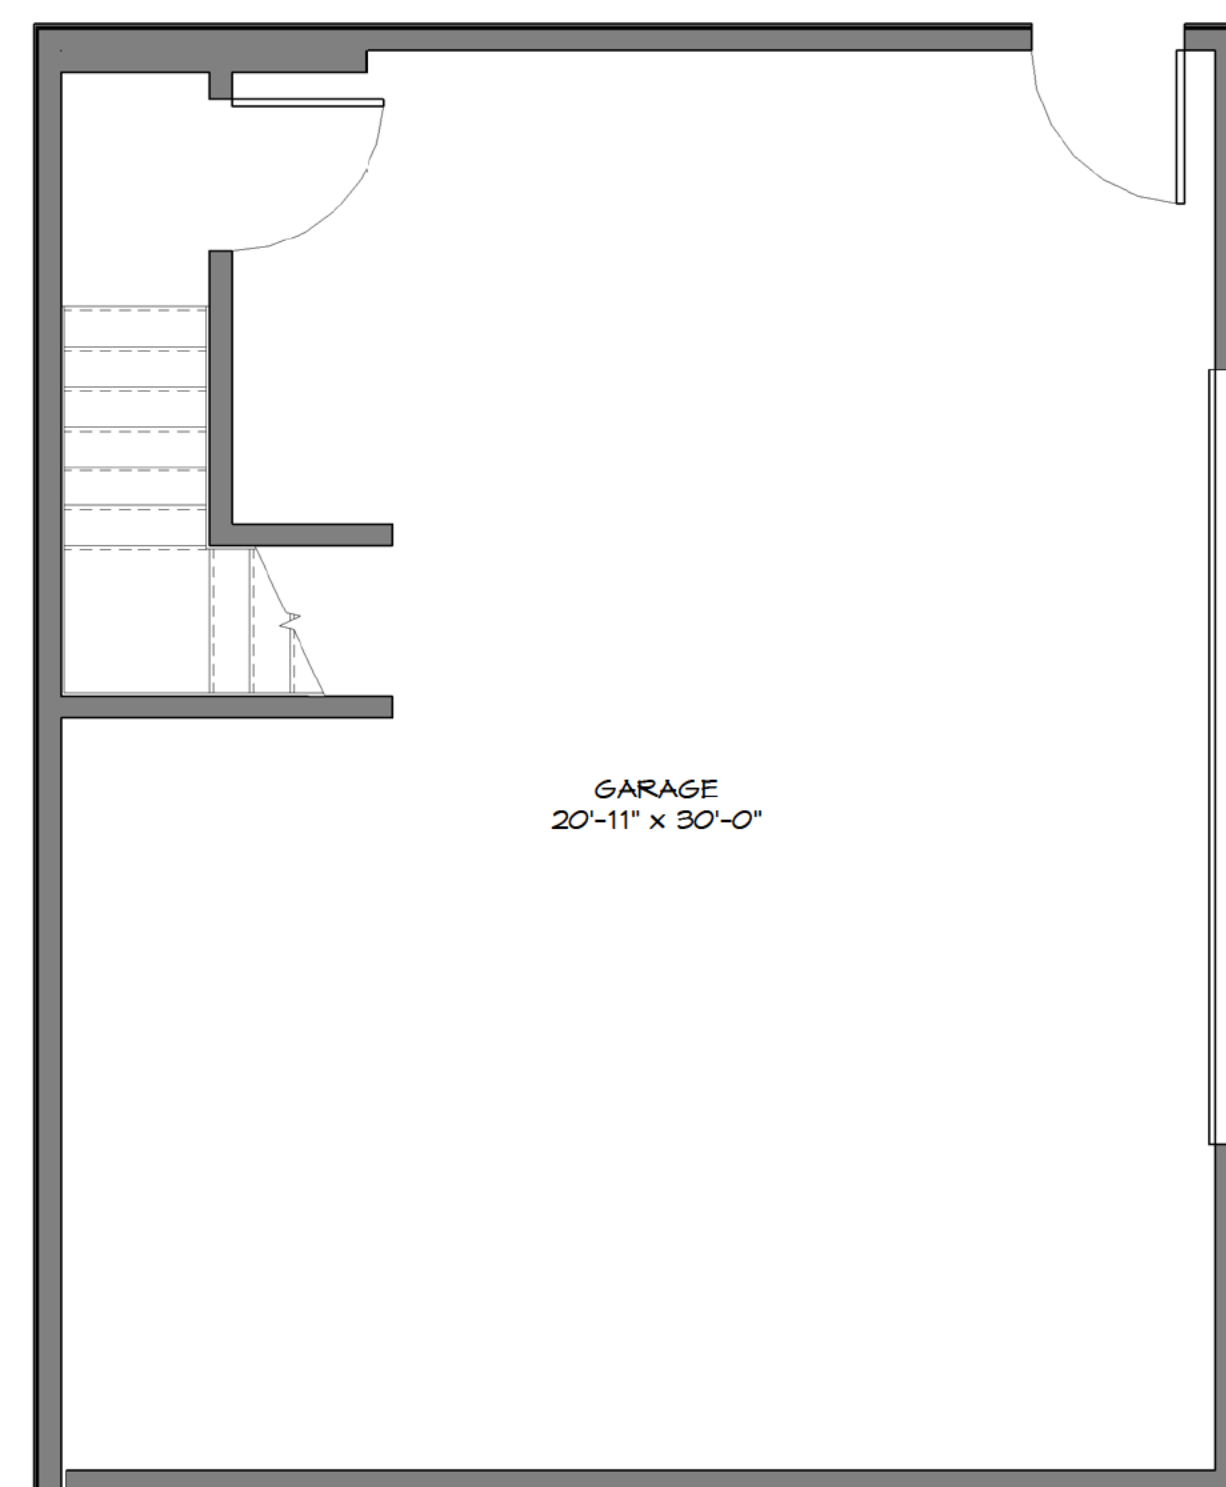

WESTBROOK

FIRST FLOOR- 763 SqFt
SECOND FLOOR- 713 SqFt
TOTAL- 1476 SqFt

HOUSE DIMENSIONS
25'-0" x 37'-8"

GARAGE FLOOR

FIRST FLOOR

SECOND FLOOR

CONTACT US:

EMAIL: info@olsencommunities.com