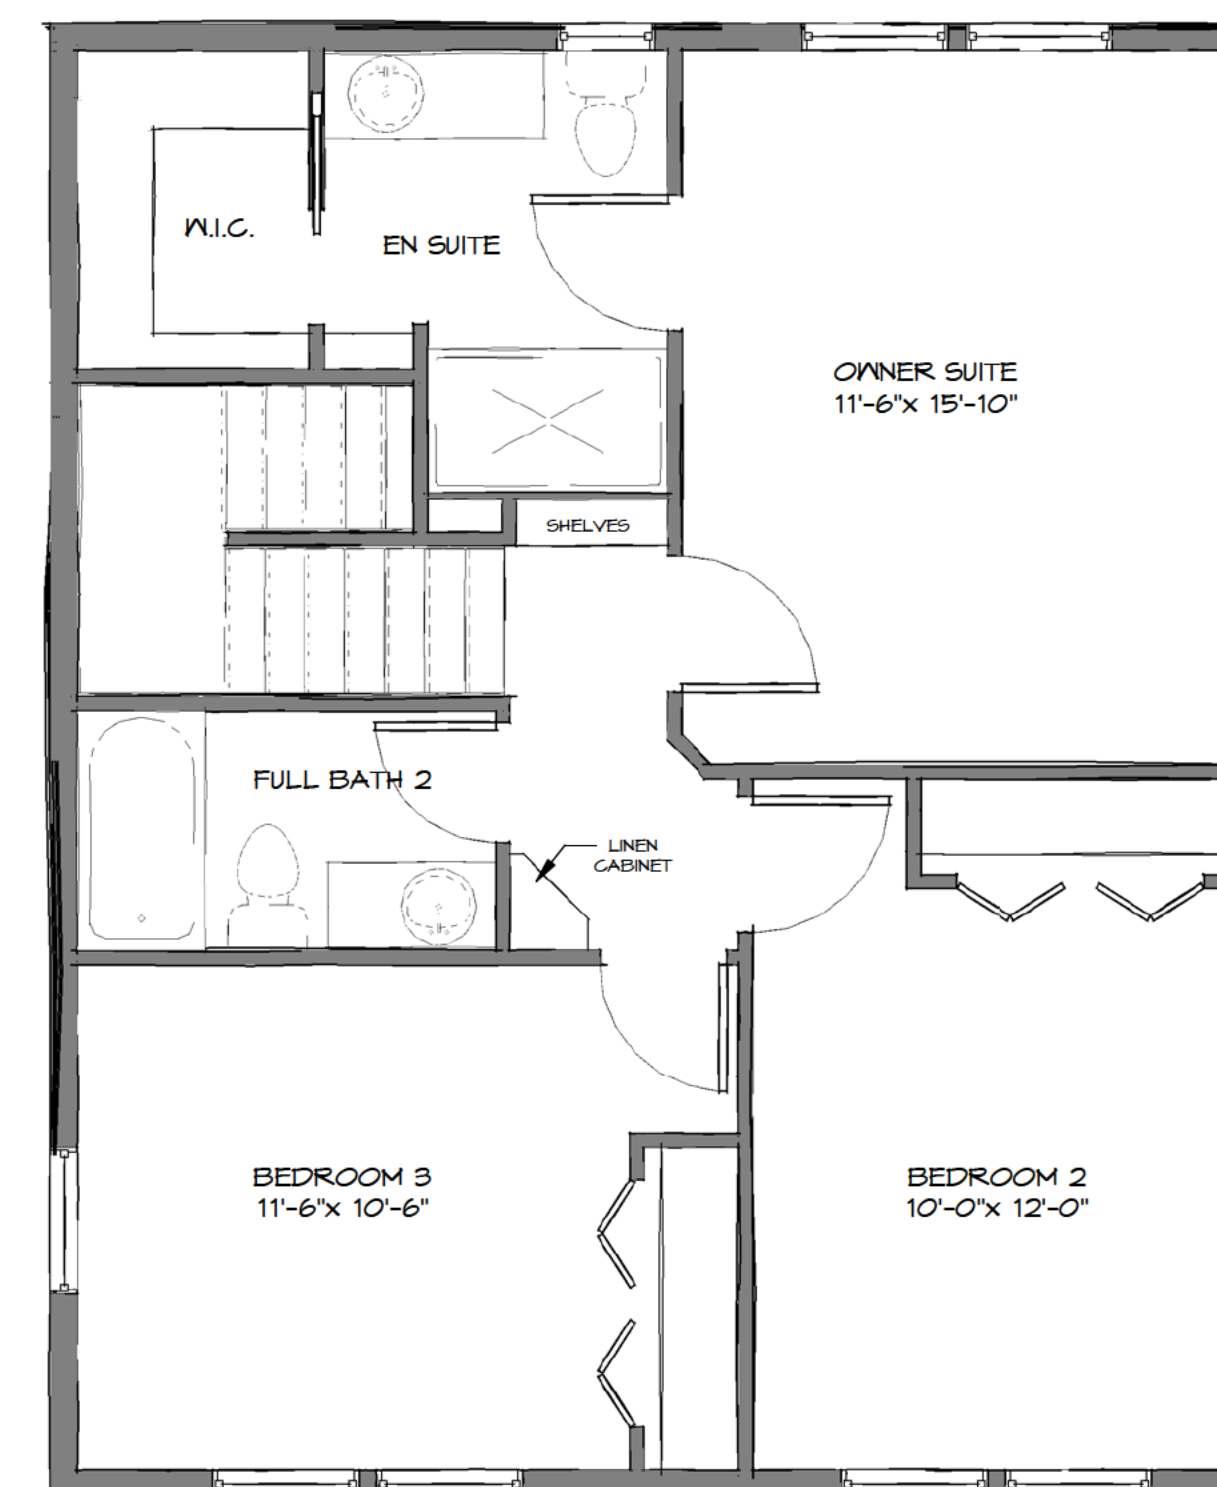

WESTBROOK

FIRST FLOOR- 763 SqFt
SECOND FLOOR- 713 SqFt
TOTAL- 1476 SqFt

HOUSE DIMENSIONS
25'-0" x 37'-8"

GARAGE FLOOR

FIRST FLOOR

SECOND FLOOR

CONTACT US:

EMAIL: info@olsencommunities.com