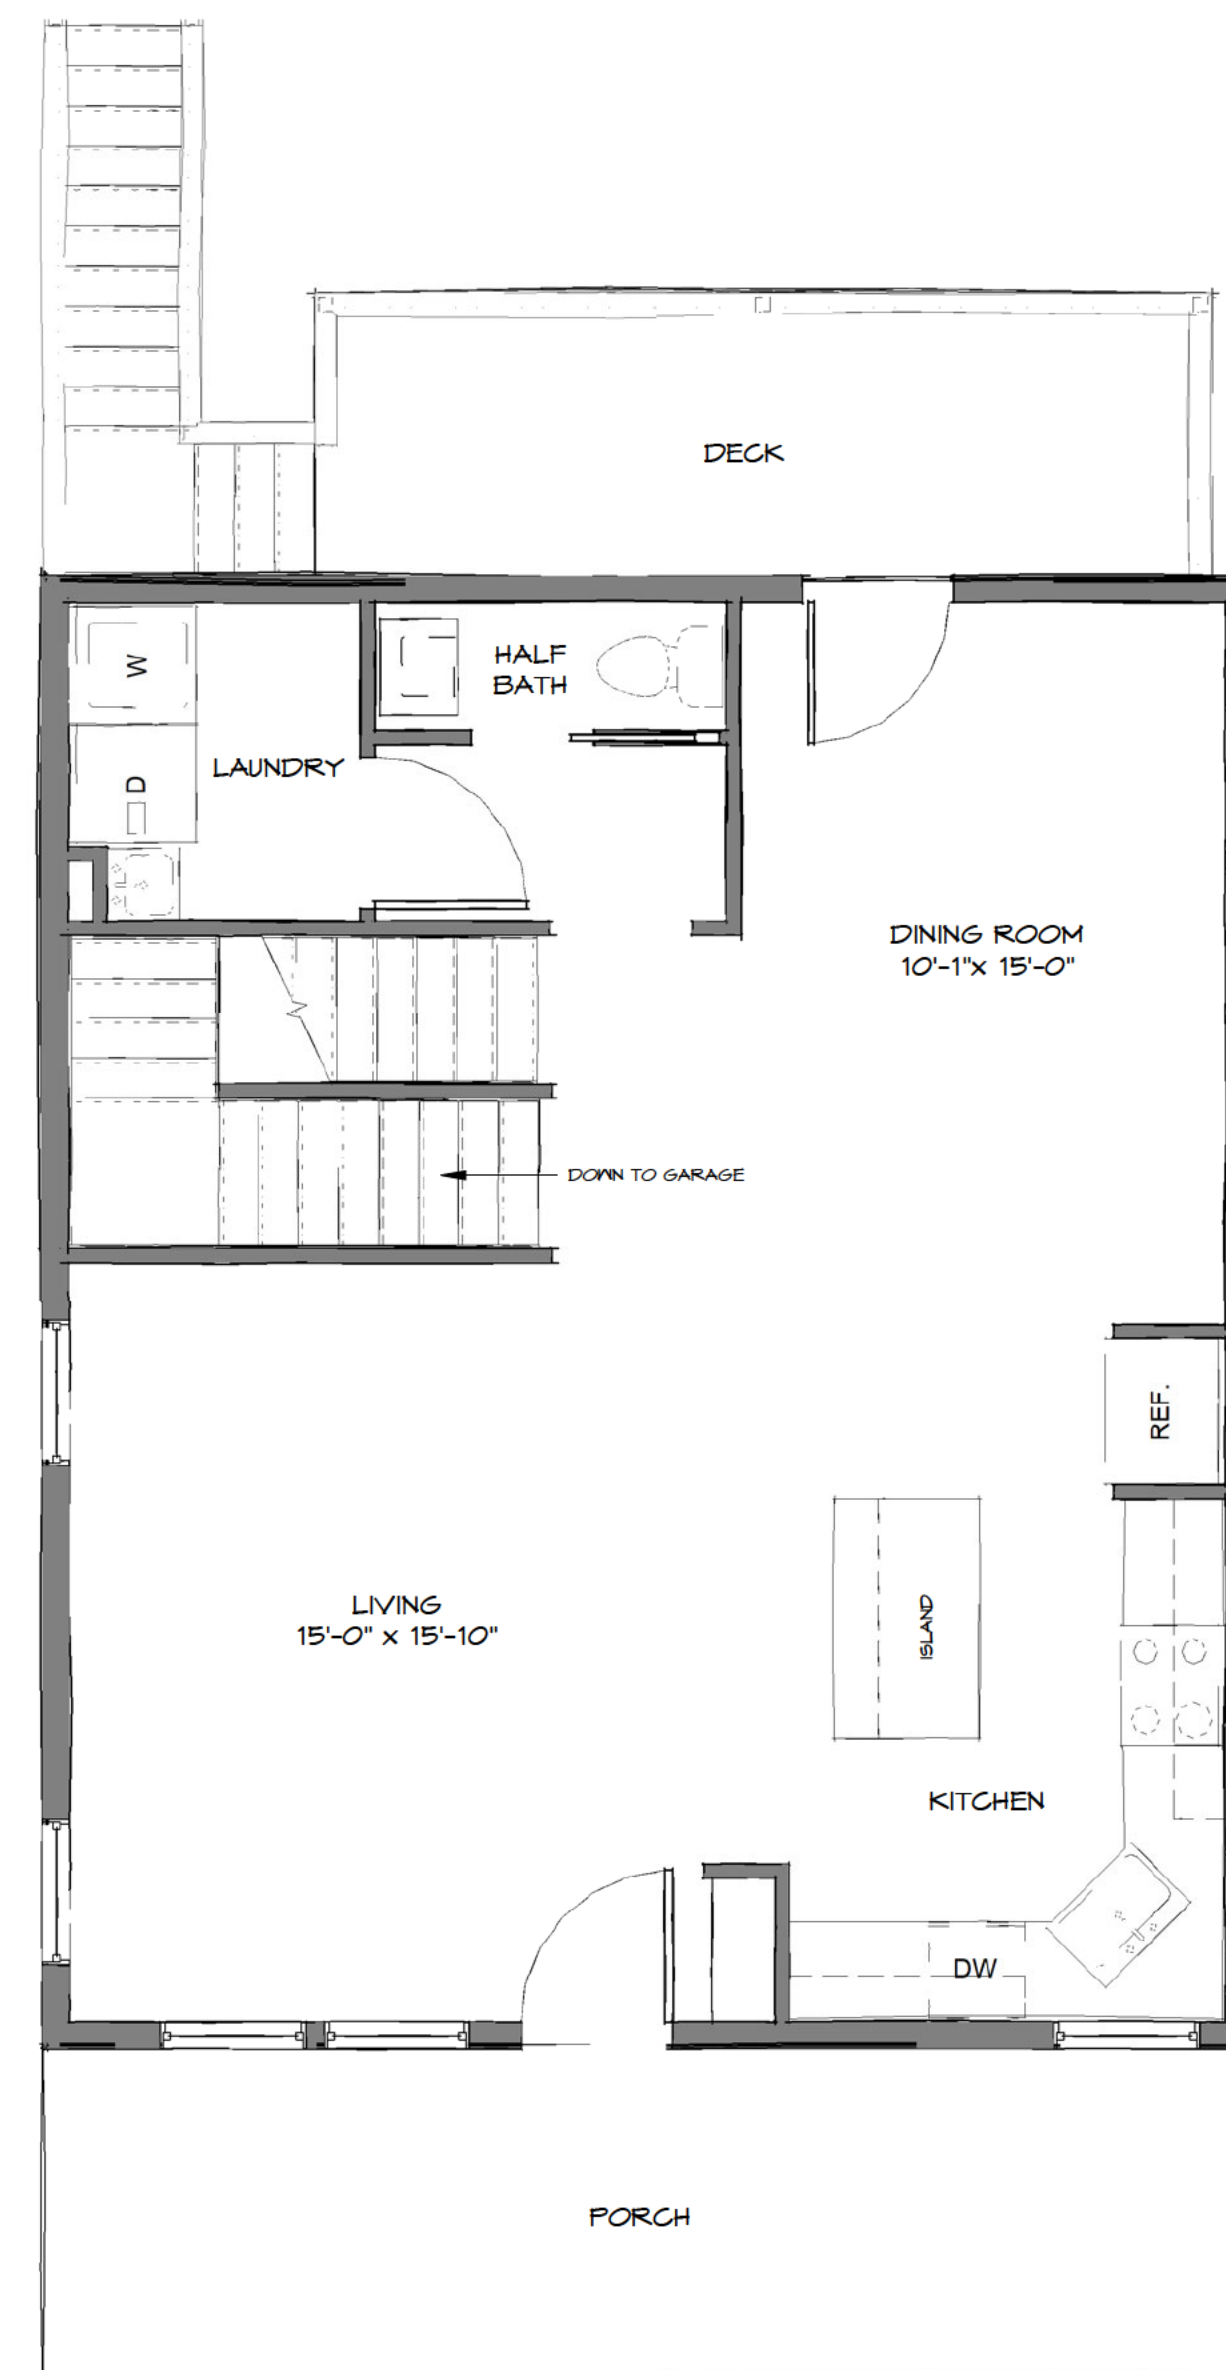

WESTBROOK

FIRST FLOOR- 763 SqFt
SECOND FLOOR- 713 SqFt
TOTAL- 1476 SqFt

HOUSE DIMENSIONS
25'-0" x 37'-8"

GARAGE FLOOR

FIRST FLOOR

SECOND FLOOR

CONTACT US:

EMAIL: info@olsencommunities.com