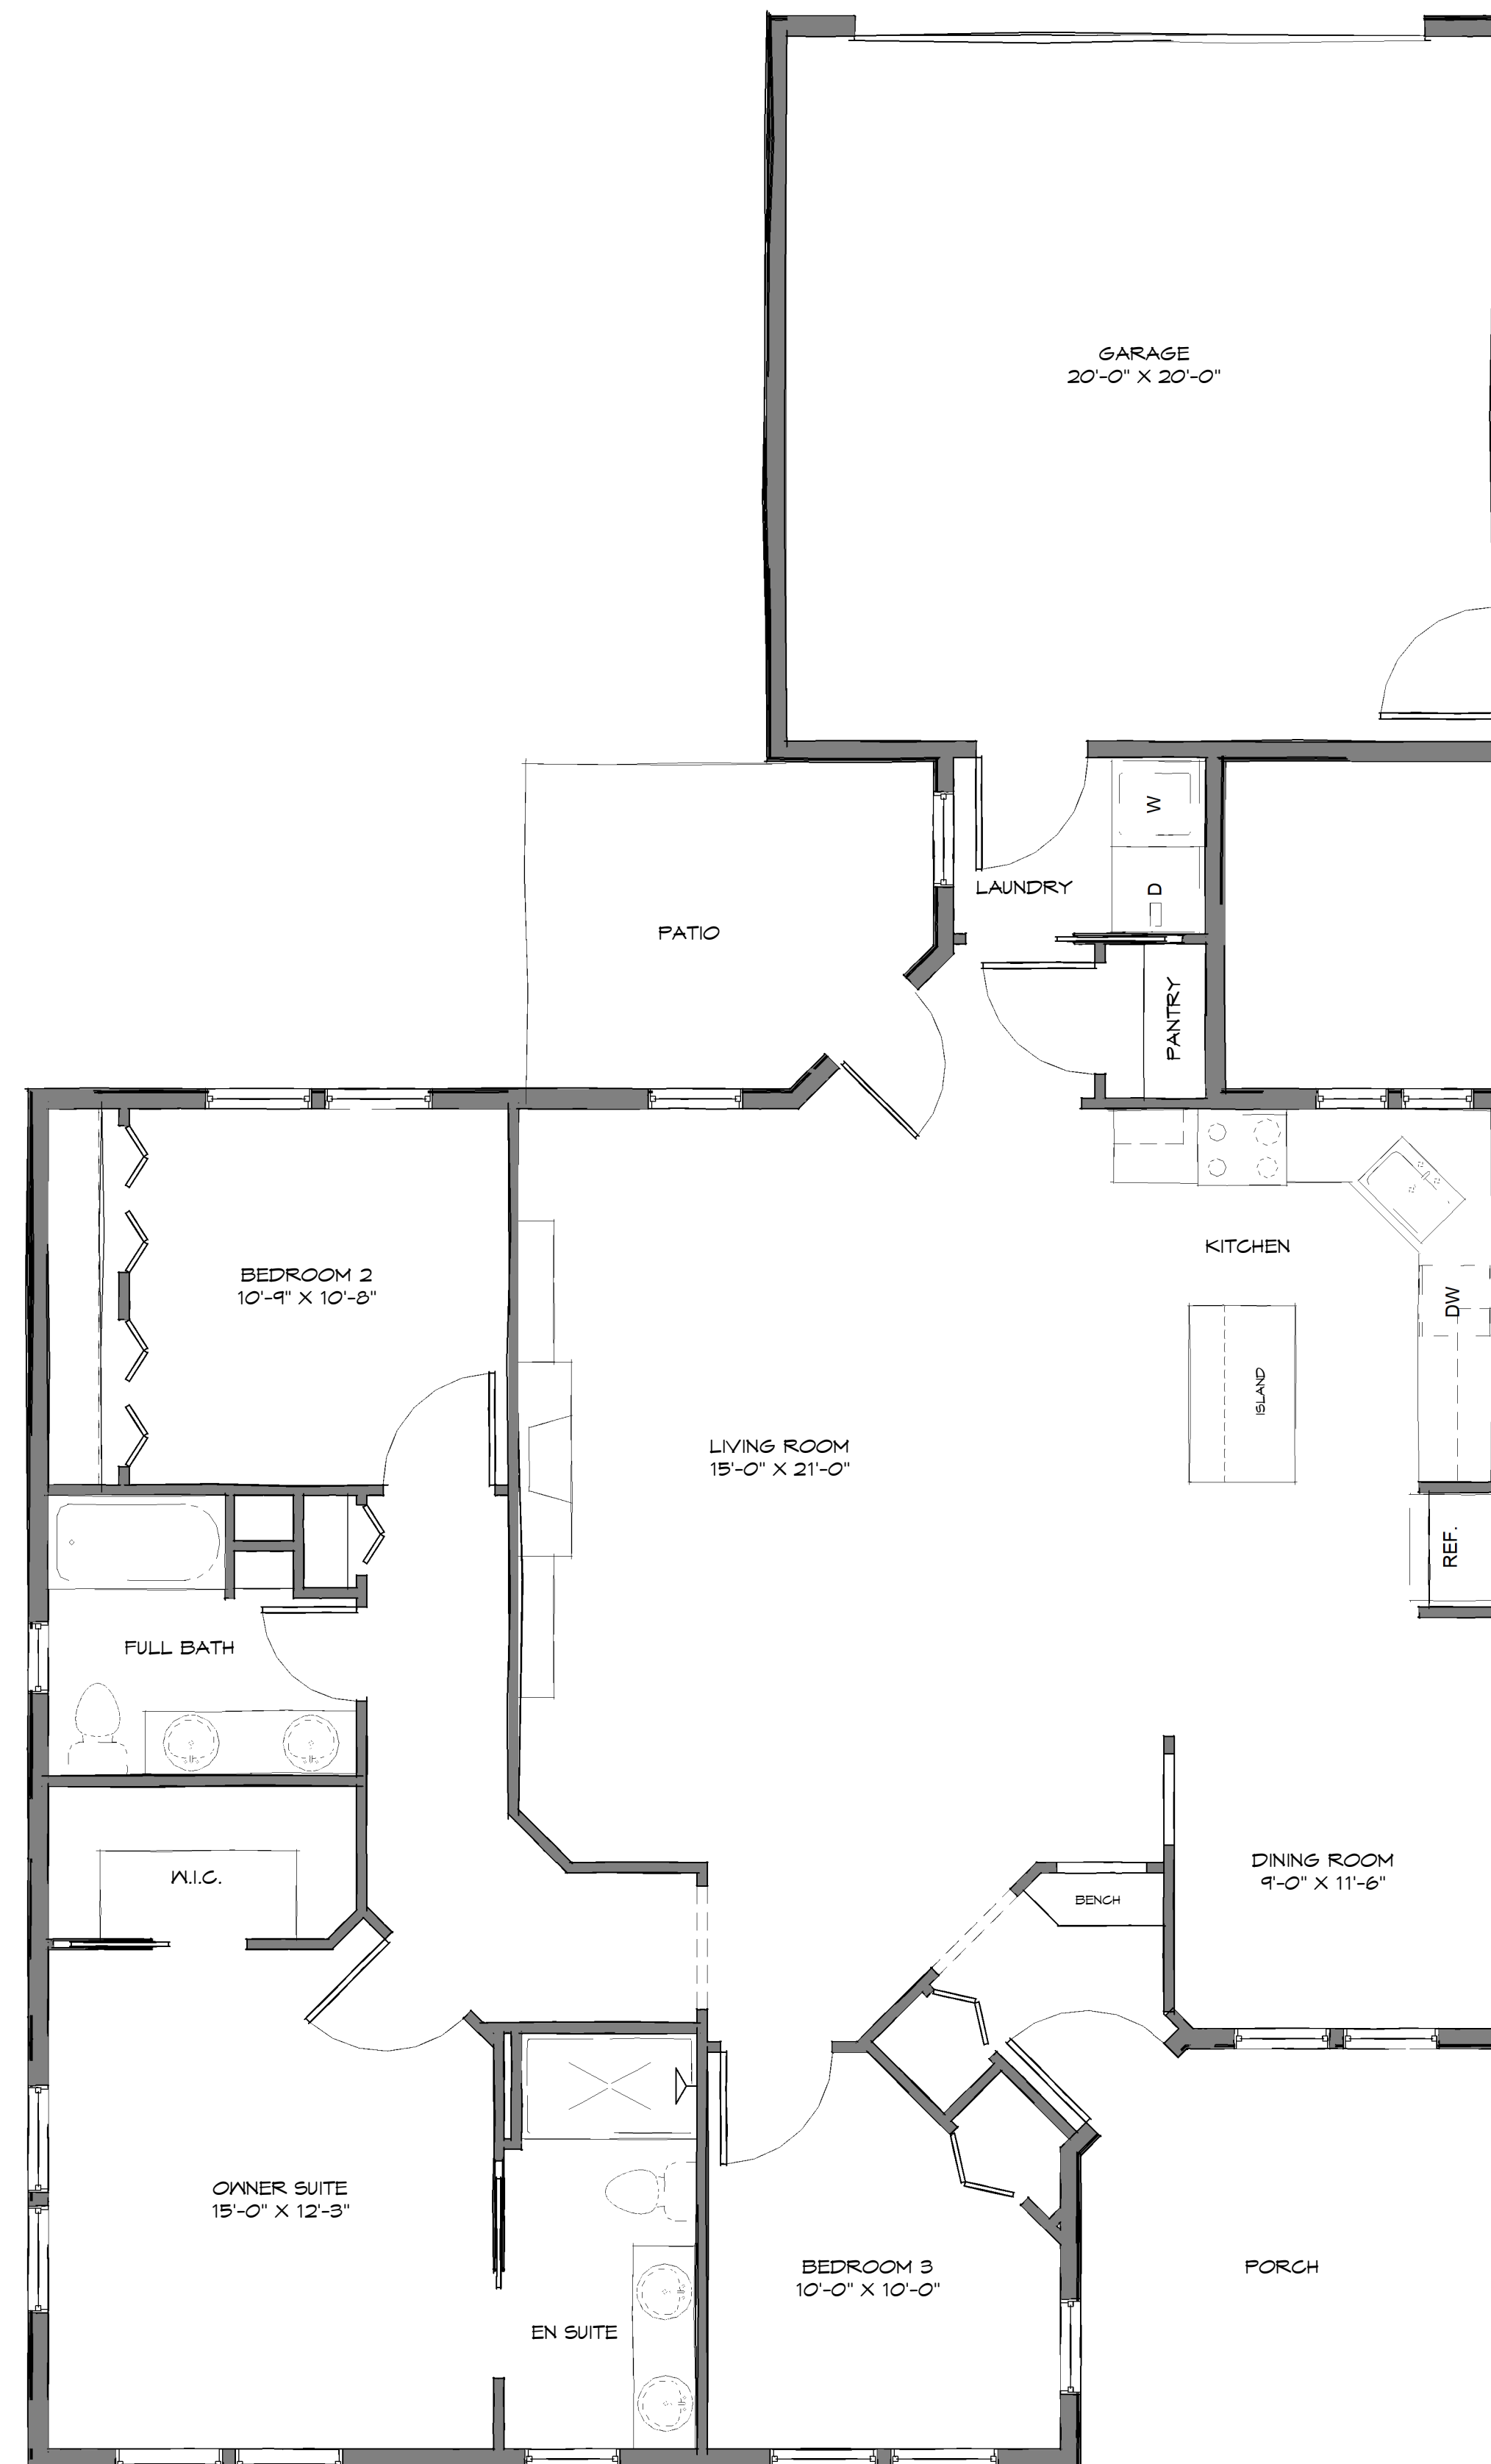

HYDE COTTAGE

FIRST FLOOR- 1577 SqFt
TOTAL- 1577 SqFt

HOUSE DIMENSIONS
41'-10" x 69'-6"

FIRST FLOOR

CONTACT US:

EMAIL: info@olsencommunities.com

PHONE: 503-838-1600

WEB: www.olsencommunities.com