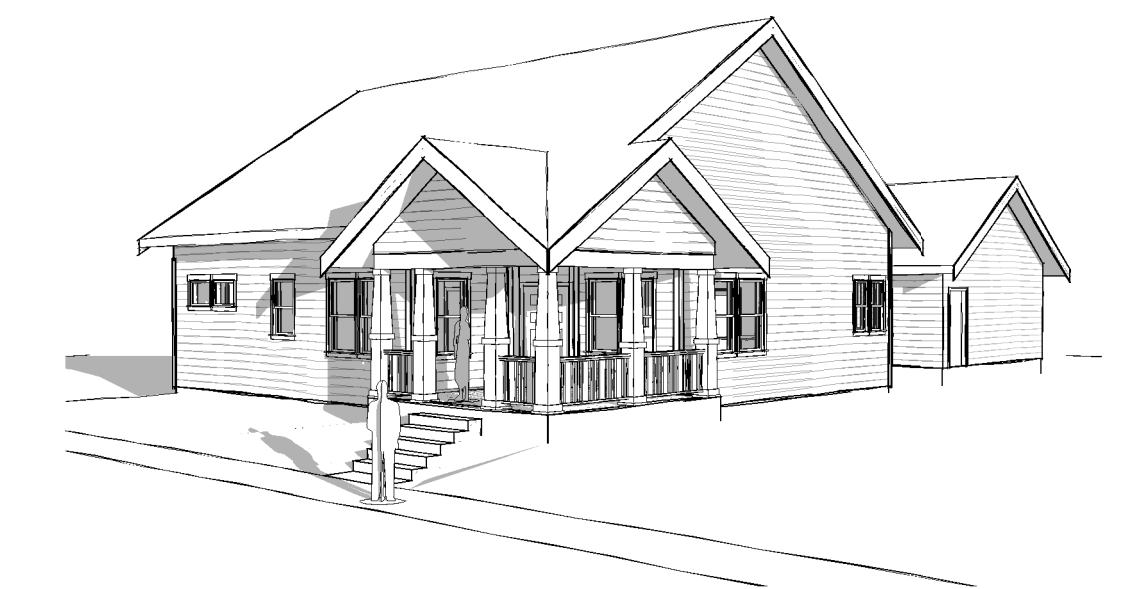

HYDE COTTAGE

FIRST FLOOR- 1577 SqFt
TOTAL- 1577 SqFt

HOUSE DIMENSIONS
41'-10" x 69'-6"

FIRST FLOOR

CONTACT US:

EMAIL: info@olsencommunities.com

PHONE: 503-838-1600

WEB: www.olsencommunities.com